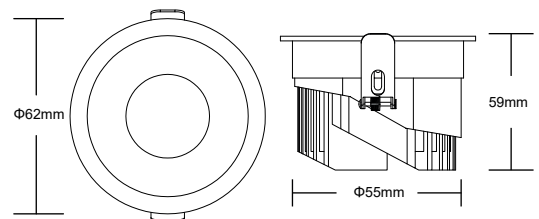

TECHNICAL DATA

**TYPE**

Professional LED for Interior Lighting.

**CHARACTERISTICS**

Can be used in room

**OPENING/BEAM**

High efficiency Ra>80 LED .

**MATERIAL**

Die-cast aluminum .

PRO	CRI ≥ 80	
IP20		L°
220-240V 50/60Hz		30,000h L70

Model:	Bobo
Format:	Round
Location:	Interior
Wattage:	8W
Materials:	Aluminum
Led Color:	3000K / 4000K / 6500K
Product Dimension:	D62*59, cut out: D55mm
IP Code:	20
Fixation:	Recessed
CRI :	80
Lumen Output:	800LM
Frequency:	50/60 Hz
Beam Angle:	L°

DIMENSION DRAW

**INDOOR**